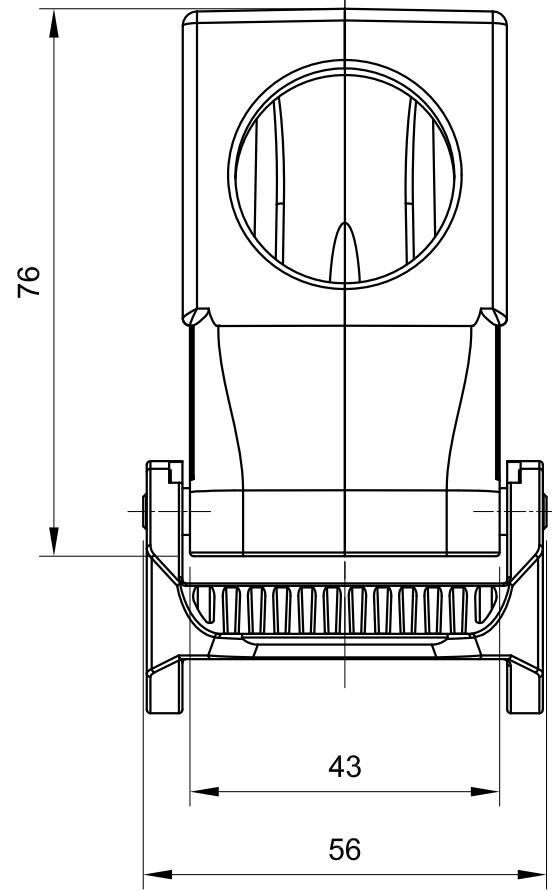

D

 InKonn® InKonn (Suzhou) Electric Technology Co.,Ltd.	 All Dimensions in mm Original Size DIN A4	Date 2019-05-12	Drawing No. TC4297669	Rev. A00	Scale 1:1
	Part No. 10 11 024 1124	Created by Shuxu Huang	Checked by Yiyi Luo	Page 1/1	
Type Name HB24-HSE-DL-M40					

1 2 3 4 5 6