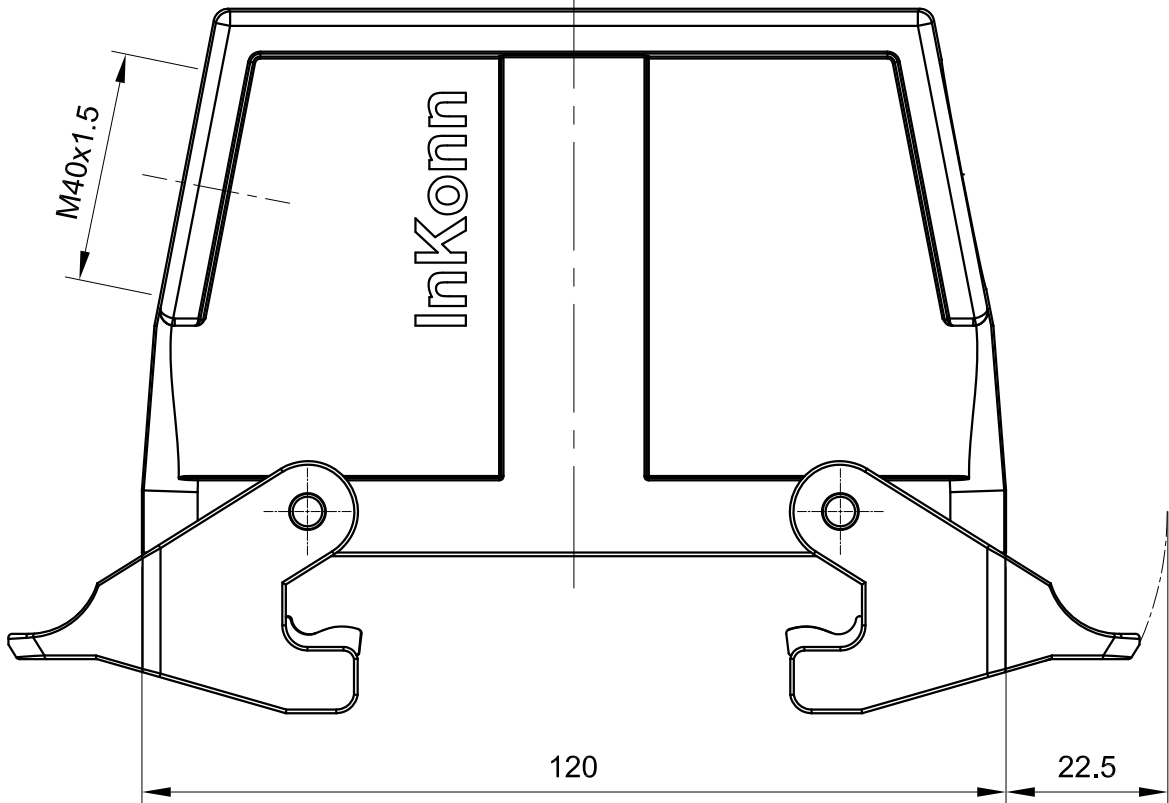

1 2 3 4 5 6

A

B

C

D

A

B

C

D

 InKonn® InKonn (Suzhou) Electric Technology Co.,Ltd.	 All Dimensions in mm Original Size DIN A4	Date 2019-05-12	Drawing No. TC4297669	Rev. A00	Scale 1:1
	Part No. 10 11 024 1124	Created by Shuxu Huang	Checked by Yiyi Luo	Page 1/1	
Type Name HB24-HSE-DL-M40					

1 2 3 4 5 6